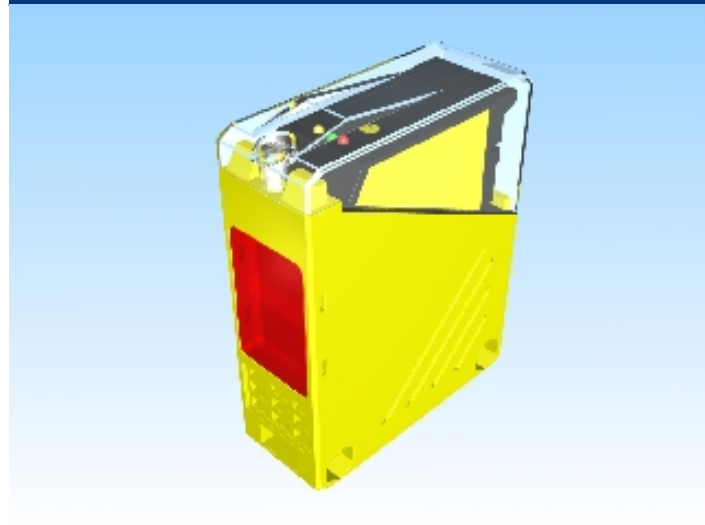

[Article Page](#)

Product Description **reflex light probe**

Name	KORT800-Q76KB-VRU-NPT-IR
Order number	08361280007
Switching distance	800 mm
Switch type	 Switchable
Signal Type	Relay
Illuminant	IR Infrared light 880 nm
Connection	Terminal
Connection diagramm	

Dimension (in mm)	Q 25 x 77.5 x 63
-------------------	------------------

Technical Specification

Signal type	Diffuse mode sensor
Operating voltage	12 - 240 V DC / 24,00 - 240,00 V AC
Max. load current	3 A
No load current	< 30 mA
Switching frequency	25 Hz
Operating temperature	-25 ° C to 55 ° C
Operating state	LED
Swiching state	LED
Sensitivity adjustable	ja
Reverse voltage protection	yes