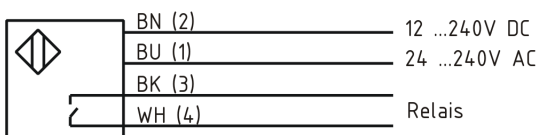

[Article Page](#)

Product Description **reflex light probe**

Name	KORT800-Q76KB-VRU-NPT-IR
Order number	08361280007
Switching distance	800 mm
Switch type	 Switchable
Signal Type	Relay
Illuminant	IR Infrared light 880 nm
Connection	Terminal
Connection diagramm	

Dimension (in mm)	Q 25 x 77.5 x 63
-------------------	------------------

Technical Specification

Signal type	Diffuse mode sensor
Operating voltage	12 - 240 V DC / 24,00 - 240,00 V AC
Max. load current	3 A
No load current	< 30 mA
Switching frequency	25 Hz
Operating temperature	-25 ° C to 55 ° C
Operating state	LED
Swiching state	LED
Sensitivity adjustable	ja
Reverse voltage protection	yes