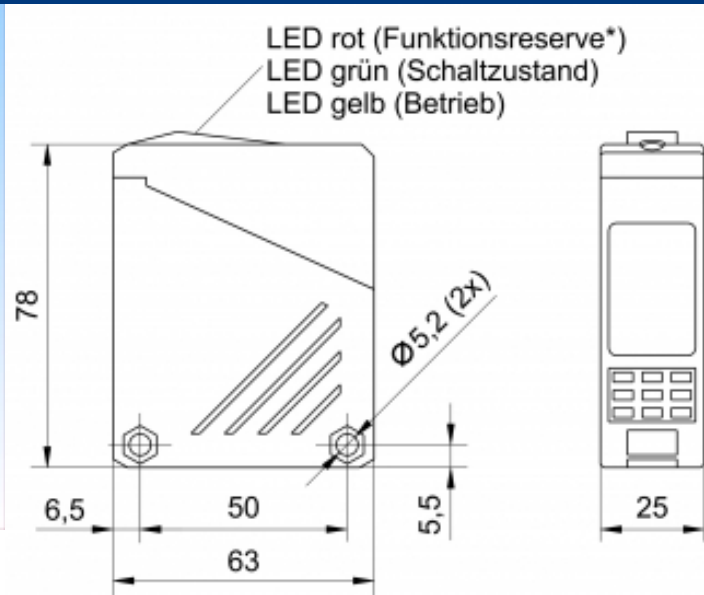

[Article Page](#)

Product Description **reflex light probe**

Name	KORT800-Q76KB-VRU-NPT-IR
Order number	08361280007
Switching distance	800 mm
Switch type	 Switchable
Signal Type	Relay
Illuminant	IR Infrared light 880 nm
Connection	Terminal
Connection diagramm	

Dimension (in mm)	Q 25 x 77.5 x 63
-------------------	------------------

Technical Specification

Signal type	Diffuse mode sensor
Operating voltage	12 - 240 V DC / 24,00 - 240,00 V AC
Max. load current	3 A
No load current	< 30 mA
Switching frequency	25 Hz
Operating temperature	-25 ° C to 55 ° C
Operating state	LED
Swiching state	LED
Sensitivity adjustable	ja
Reverse voltage protection	yes