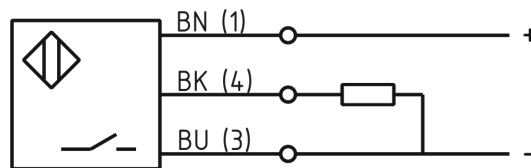

[Article Page](#)

Product Description **reflex light barrier**

Name	KORS2000-Q30KB-DPS-V1-RT
Order number	08361822264
Matchcode	9882-2264
Switch type	 N.O.
Signal Type	DC PNP
Illuminant	 Red light 660 nm
Connection	 Connector

Connection diagramm

Dimension (in mm)	15 x 30 x 30
-------------------	--------------

Technical Specification

Signal type	Polarized retroreflective sensor
Operating voltage	10 - 36 V DC
Max. load current	200 mA
No load current	< 15 mA
Switching frequency	1000
Operating temperature	-25 ° C to 55 ° C
Swiching state	LED
Digital output	
Measuring range	2 m
Sensitivity adjustable	ja
Sensing range adjustable	nein
Short-circuit proof	yes
Overload protection	yes
Reverse voltage protection	yes
Protection category	IP65
EMC-level	DIN EN 60947-5-2:2008
Housing material	Plastic
Termination	Connector M8 3pol