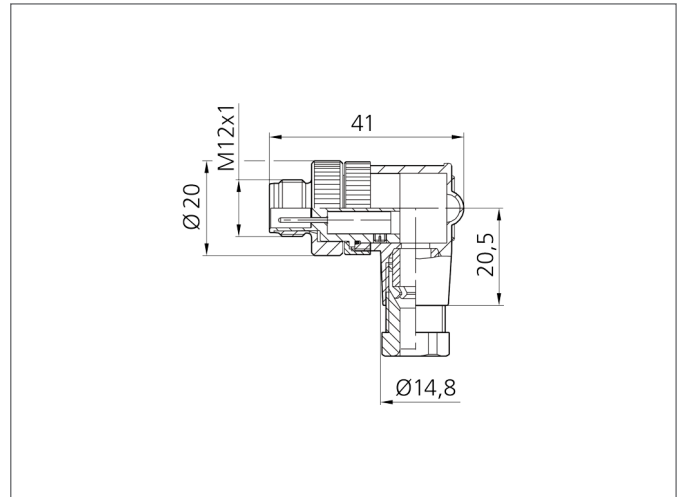

BS-W-12 Conector

- Carcasa plástica
- Rosca metálica
- Bornes
- Elevado grado de protección
- Salida de cable 4 x 90° giratorio

CE

Safety instructions

The Instruments are not to be used for safety applications, in particular applications in which safety of persons depends on proper operation of the instruments.

These instruments shall exclusively be used by qualified personnel.

TECHNICAL INFORMATION (typ.)

+20°C, 24V DC

Diseño	angular
Técnica de protección	IP 67
material de la carcasa	Plásticos
Connection sensor side	Field-wireable, Bornes, 4-polos
Connection control side	Connector, M12x1, 4-polos
Para diámetro de cable	4,0 ... 6,0 mm
Para trenzas	0,75 mm ²