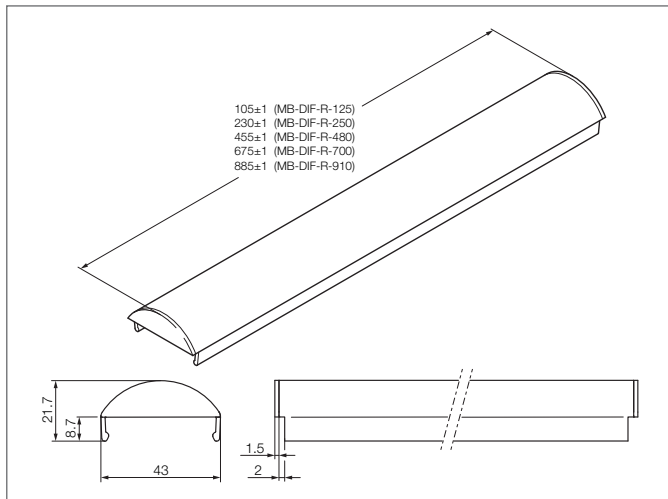

MB-DIF-R-480
Difusor

- Filtro difusor
- Para una reducción homogénea de la luz e iluminación
- Montaje rápido y sencillo

Safety instructions

The Instruments are not to be used for safety applications, in particular applications in which safety of persons depends on proper operation of the instruments.
 These instruments shall exclusively be used by qualified personnel.

TECHNICAL INFORMATION (typ.)		+20°C
Fijación		by clamping groove
Área iluminada		43 x 455 mm
Apropiado para		MB-N-48x ..., SB-RGB-48x ..., MB-RGBW-48x ...
Material		PC diffuse (Ventana)
Peso		58 g