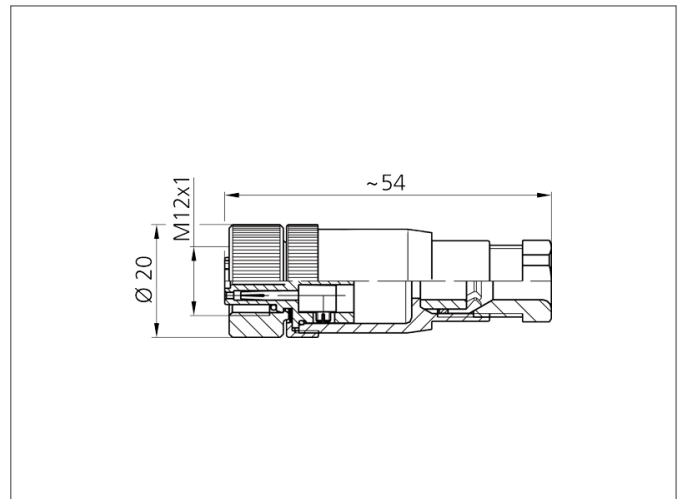

BK-Z-12 Connector

- Plastic housing
- Metal screw
- Connection clamps
- High protection class

CE

Safety instructions

The Instruments are not to be used for safety applications, in particular applications in which safety of persons depends on proper operation of the instruments.

These instruments shall exclusively be used by qualified personnel.

TECHNICAL INFORMATION (typ.)

Design	straight
Protection class	IP 67
Casing material	plastics
Connection sensor side	Socket, M12x1, 4-poled
Connection control side	Field-wireable, Connecting clamps, 4-poled
For cable diameters	4,0 ... 6,0 mm
For stranded wire cross section	0,75 mm ²