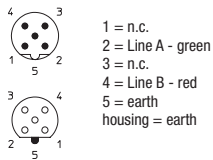

0975 254 105

0975 254 105/...M

Double-ended cord set, M12 male connector, 5 poles, B-coding to SUBD male connector, 9 poles with switch-on terminating resistor.

Pin Assignment

M12 male/female connector, 5 poles

Part Number	Standard Cable Lengths	UL	RoHS	REACH	CE	CSA
0975 254 101/...M	0.3 M 0.6 M 1 M 2 M 3 M 5 M 10 M 15 M 20 M 25 M	UL	RoHS	REACH	CE	CSA
0975 254 102/...M	1 M 3 M 5 M 10 M 15 M	UL	RoHS	REACH	CE	CSA
0975 254 103/...M	1 M 3 M 5 M 10 M 15 M	UL	RoHS	REACH	CE	CSA
0975 254 104/...M	1 M 2 M 3 M 5 M	RoHS	REACH	CE	CSA	
0975 254 105/...M	1 M 2 M 3 M 5 M	RoHS	REACH	CE	CSA	