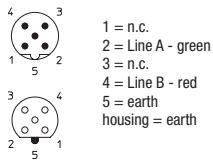

0975 254 105

0975 254 105/...M

Double-ended cord set, M12 male connector, 5 poles, B-coding to SUBD male connector, 9 poles with switch-on terminating resistor.

Pin Assignment

M12 male/female connector, 5 poles

Part Number	Standard Cable Lengths	UL	RoHS	CE	Shielded
0975 254 101/...M	0.3 M 0.6 M 1 M 2 M 3 M 5 M 10 M 15 M 20 M 25 M	UL	RoHS	CE	Shielded
0975 254 102/...M	1 M 3 M 5 M 10 M 15 M	UL	RoHS	CE	Shielded
0975 254 103/...M	1 M 3 M 5 M 10 M 15 M	UL	RoHS	CE	Shielded
0975 254 104/...M	1 M 2 M 3 M 5 M		RoHS	CE	Shielded
0975 254 105/...M	1 M 2 M 3 M 5 M		RoHS	CE	Shielded