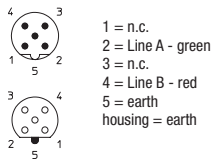

0975 254 105

0975 254 105/...M

Double-ended cord set, M12 male connector, 5 poles, B-coding to SUBD male connector, 9 poles with switch-on terminating resistor.

Pin Assignment

M12 male/female connector, 5 poles