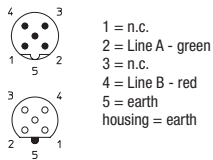

0975 254 105

0975 254 105/...M

Double-ended cord set, M12 male connector, 5 poles, B-coding to SUBD male connector, 9 poles with switch-on terminating resistor.

Pin Assignment

M12 male/female connector, 5 poles

Part Number	Standard Cable Lengths	UL	RoHS	REACH	CSA	CE
0975 254 101/...M	0.3 M 0.6 M 1 M 2 M 3 M 5 M 10 M 15 M 20 M 25 M	UL	RoHS	REACH	CSA	CE
0975 254 102/...M	1 M 3 M 5 M 10 M 15 M	UL	RoHS	REACH	CSA	CE
0975 254 103/...M	1 M 3 M 5 M 10 M 15 M	UL	RoHS	REACH	CSA	CE
0975 254 104/...M	1 M 2 M 3 M 5 M	RoHS	REACH	CSA	CE	
0975 254 105/...M	1 M 2 M 3 M 5 M	RoHS	REACH	CSA	CE	